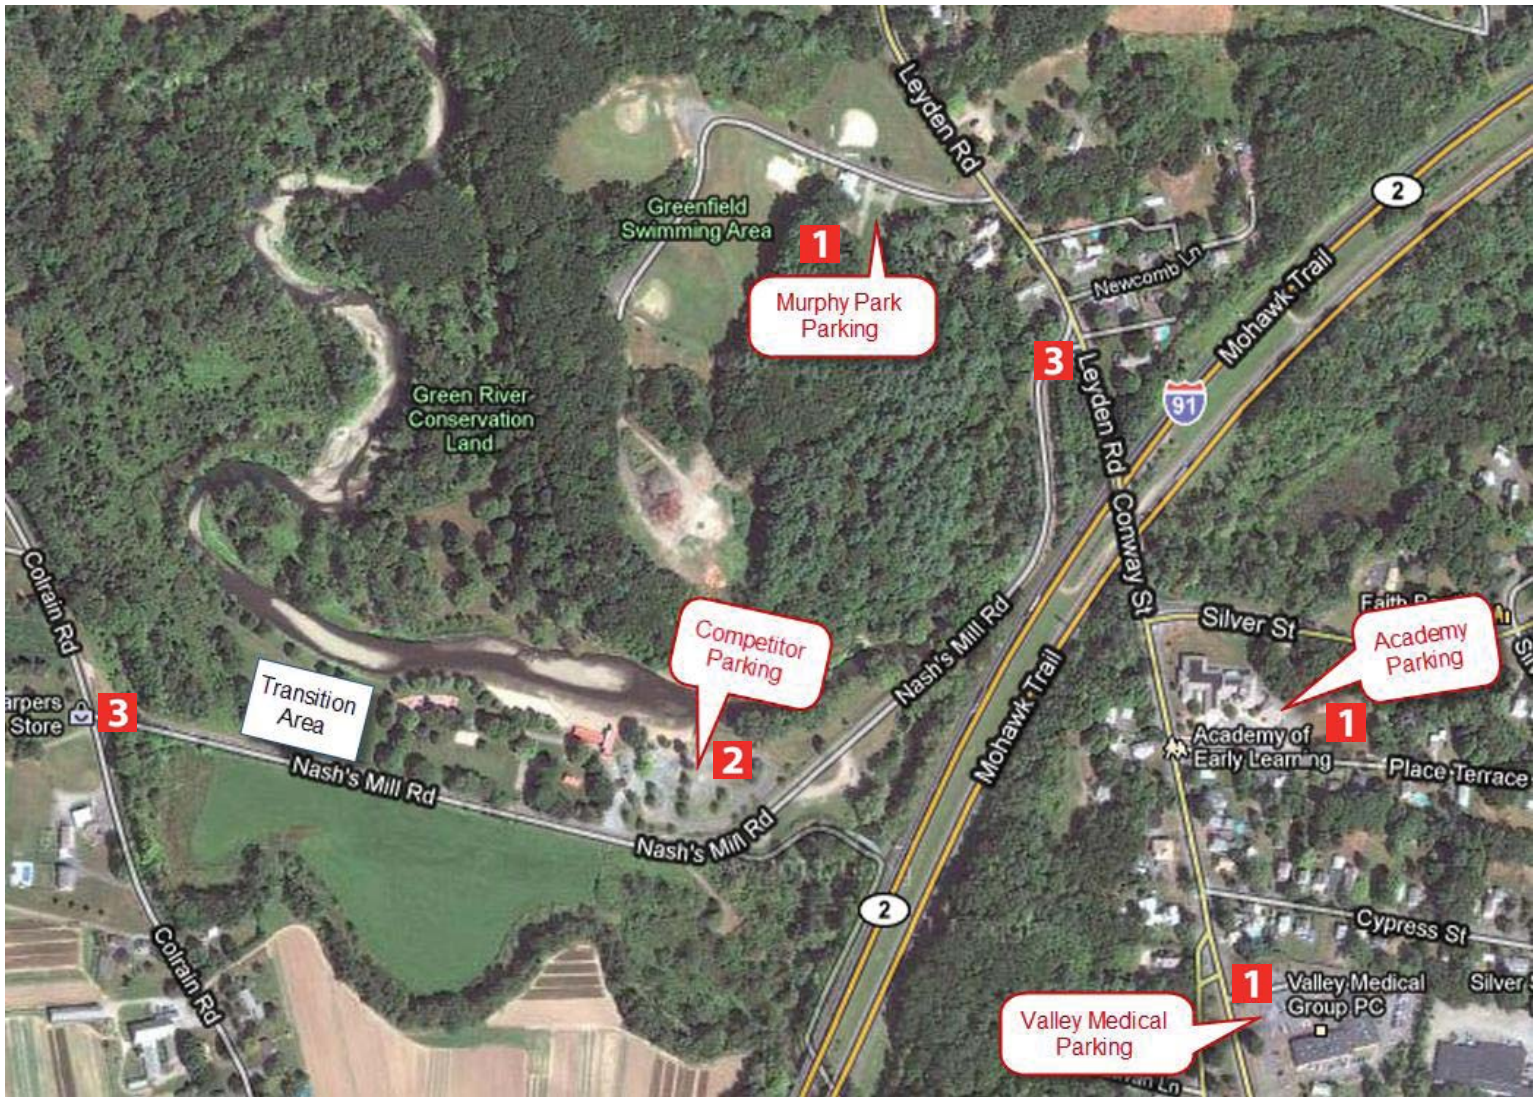

Greenfield Triathlon: Parking

- 1** **Spectator Parking** - Spectator parking is available at Valley Medical Group, the Academy of Early Learning, and Murphy Park all located a short distance from the Swim Area.
- 2** **Athlete Parking** - Any car parked here will not be permitted to leave before noon. If you will need to leave before noon please use the spectator parking lot.
- 3** **Nash's Mill Road** - Nash's Mill Road will close promptly at 8 AM and will not open until noon. Cars will not be permitted to leave athlete parking or travel on Nash's Mill Road until noon.

Parking will not be permitted along Colrain Road. Please use the designated lots for event parking.