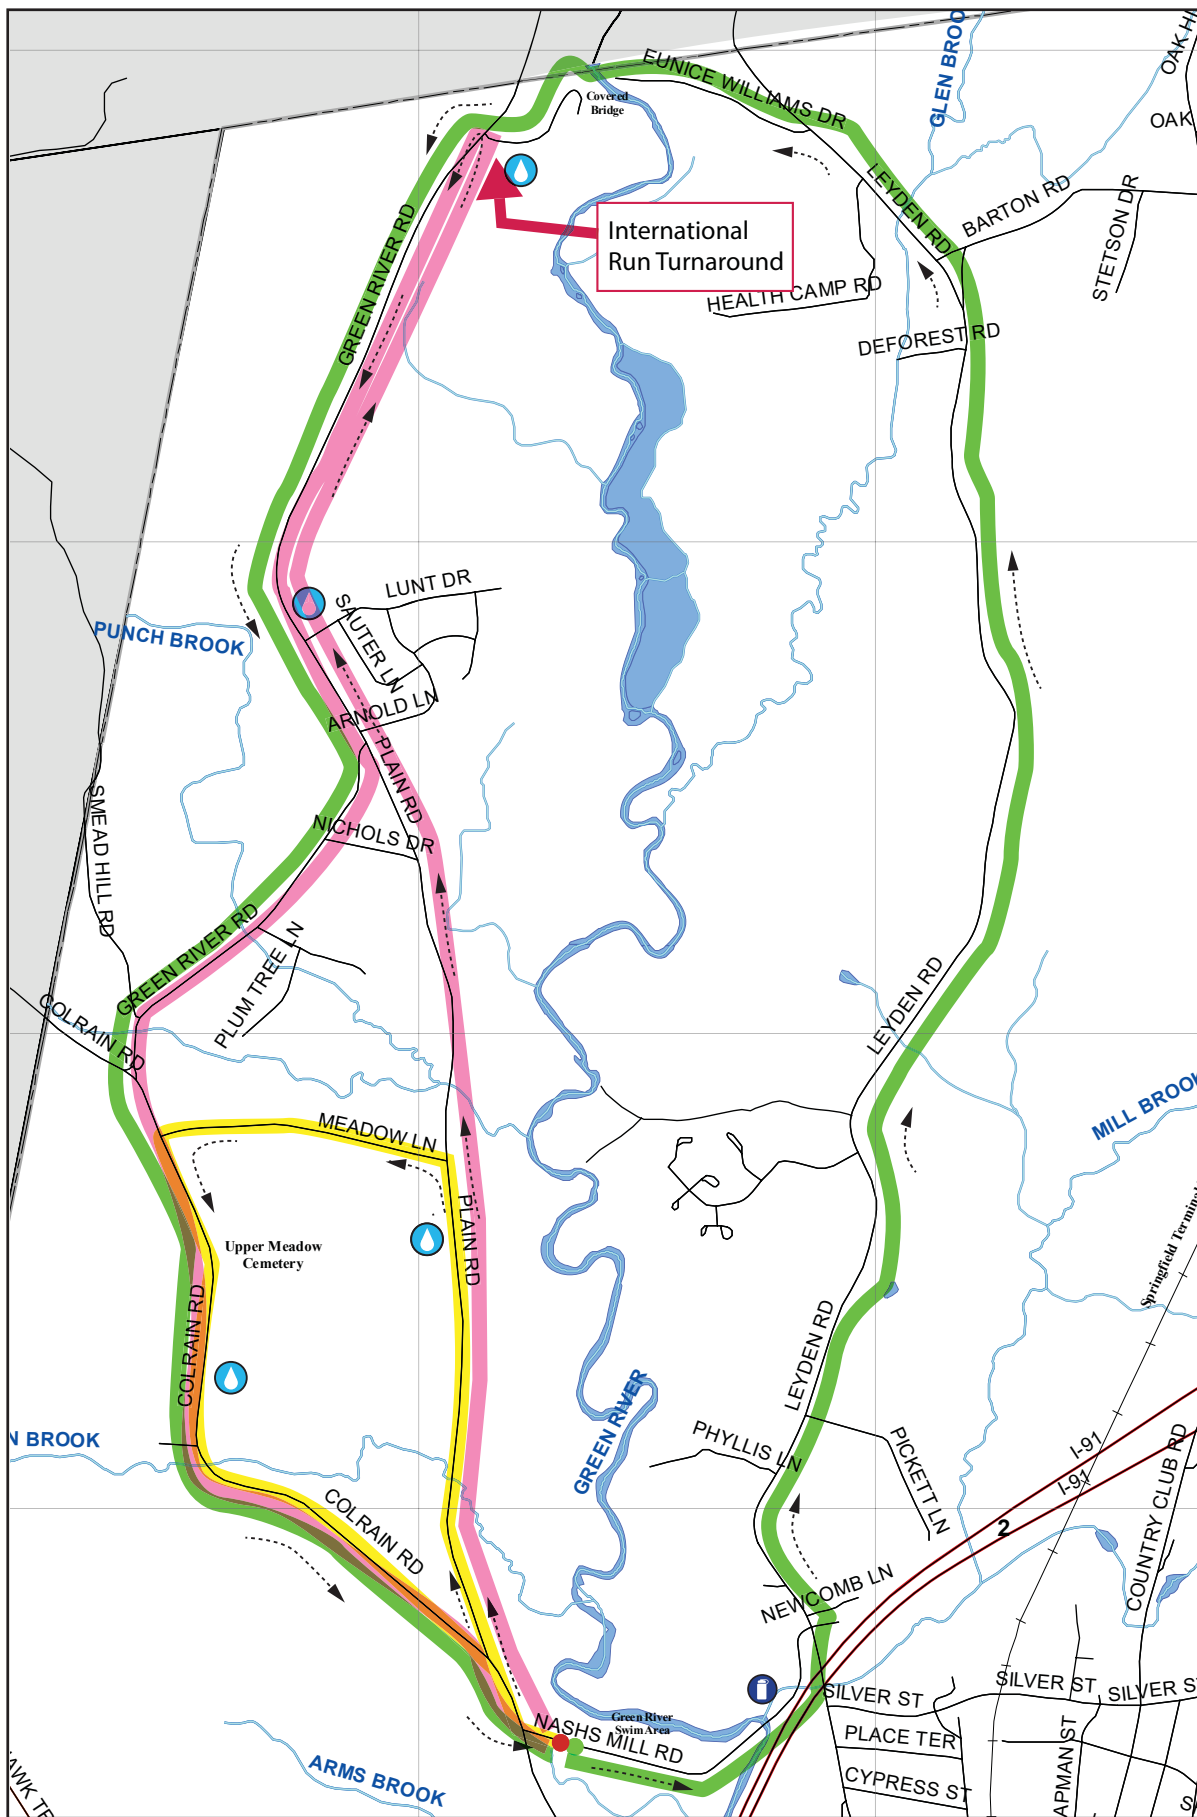

# Greenfield Triathlon Course Map

- Bike - All Events
- International Run
- Sprint Run
- Start/Finish - Transition Area
- i Bottle Exchange
- 💧 Water Stop