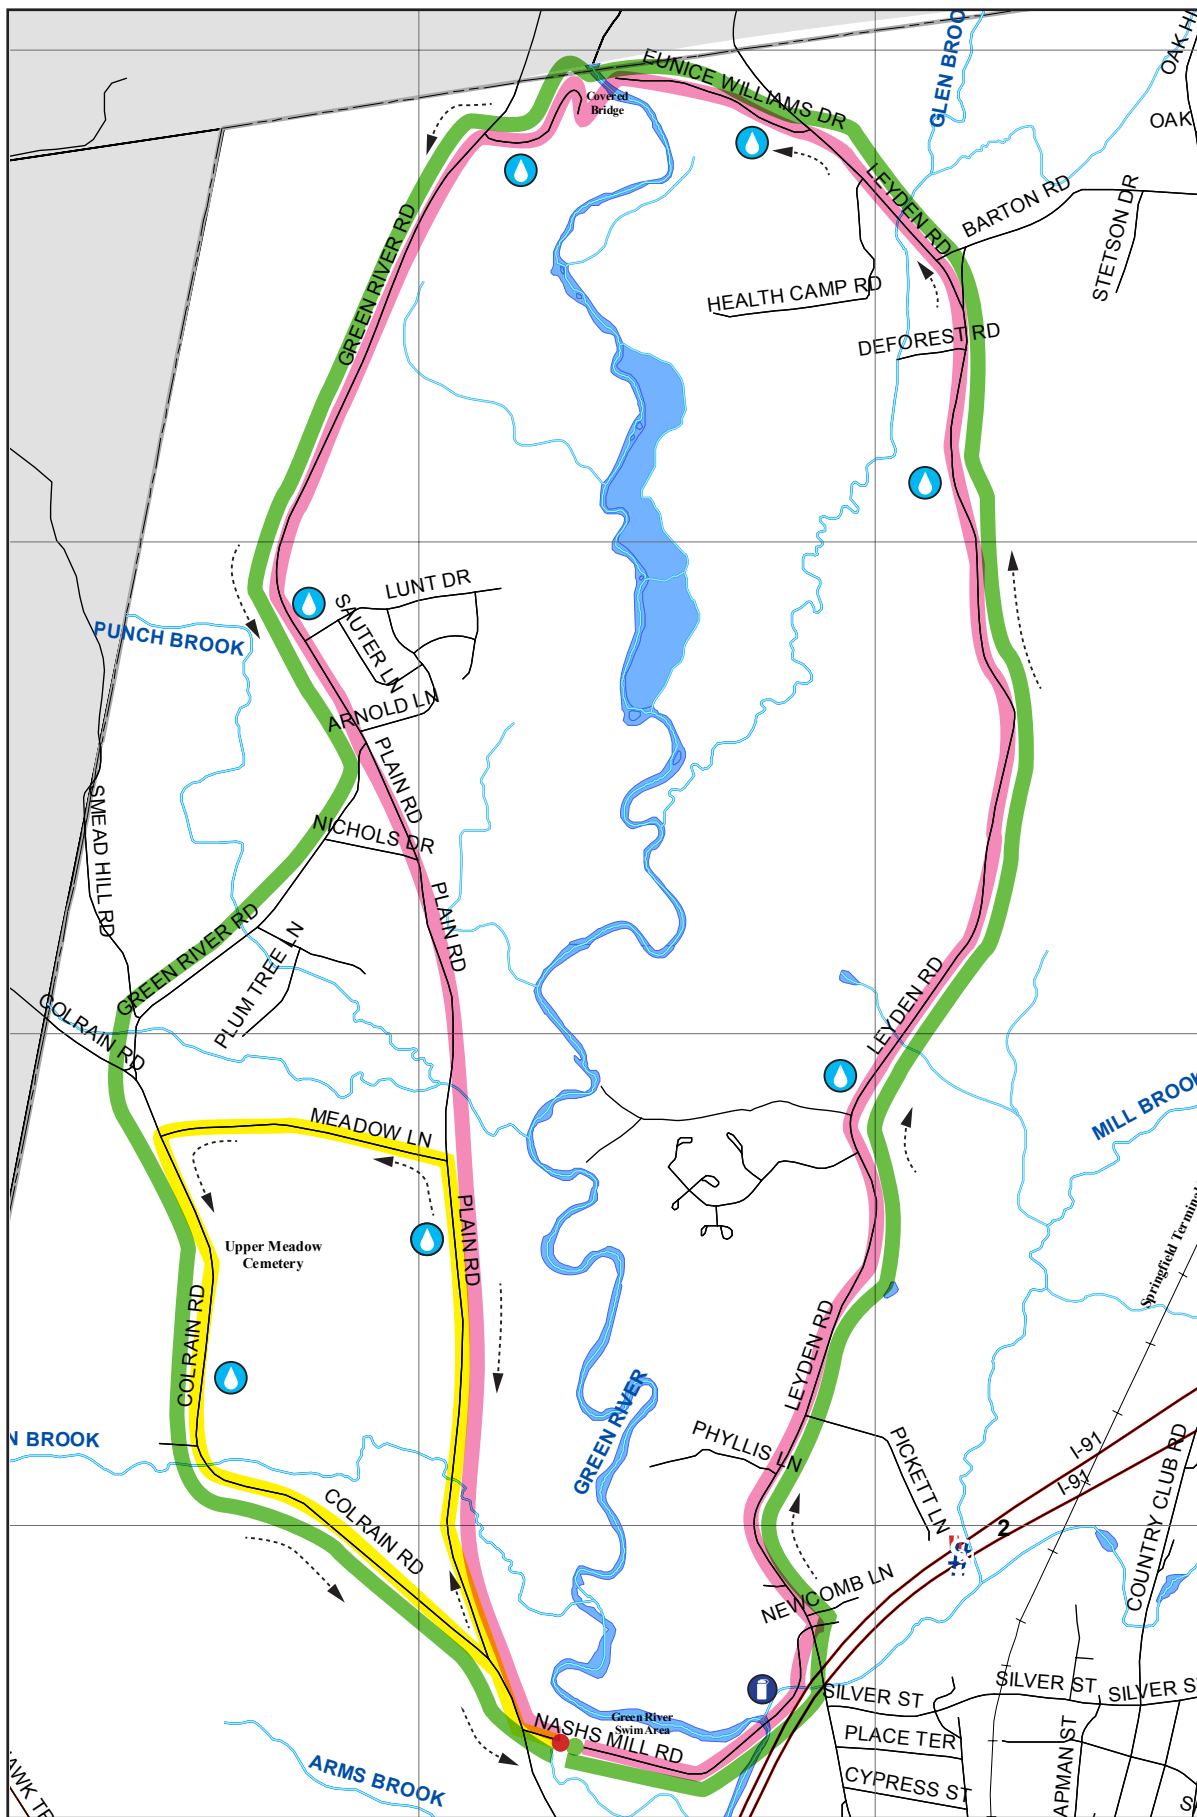

# Greenfield Triathlon Course Map

- Bike - All Events
- International Run
- Sprint Run
- ● Start/Finish - Transition Area
- Bottle Exchange
- Water Stop